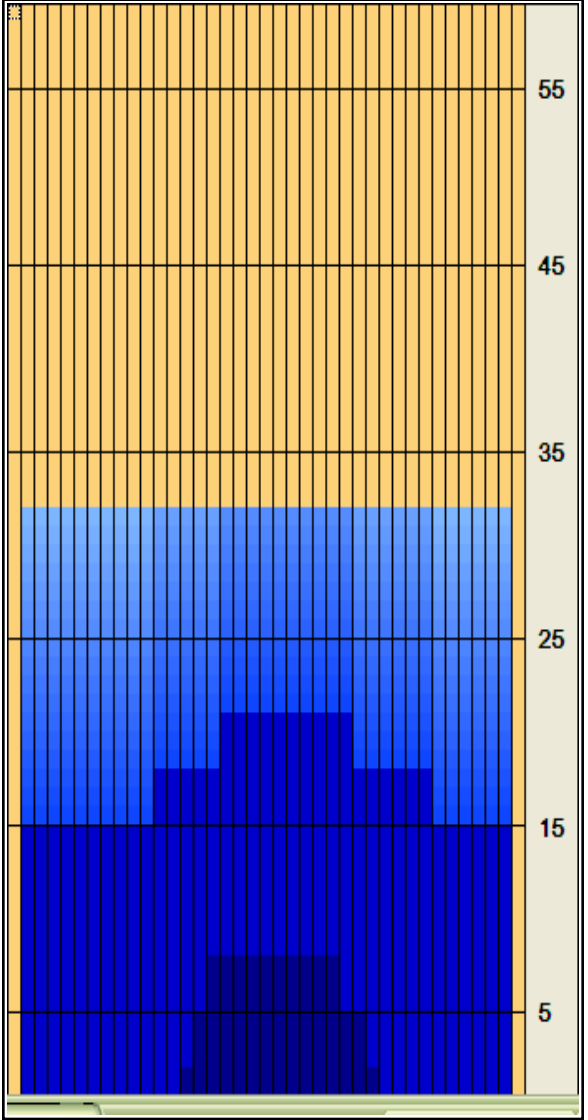

2000 Foundation Games I

Oil Per Board: 35 uL   Oil Pattern Distance: 32 Feet   Volume Oil Total: 6.3 mL   Total Boards Crossed: 180 Boards
Forward Oil Total: 2.625 mL   Reverse Oil Total: 3.675 mL
Forward Boards Crossed: 75 Boards   Reverse Boards Crossed: 105 Boards

	Start	Stop	Loads	Speed	Crossed	Start	End	Feet	T.Oil
1	2L	2R	1	18	37	0.0	0.0	0.0	1,295
2	14L	12R	1	18	15	0.0	2.5	2.5	525
3	15L	13R	1	18	13	2.5	5.0	2.5	455
4	16L	15R	1	22	10	5.0	8.1	3.1	350
5	2L	2R	0	22	0	8.1	32.0	23.9	0

Navigation: Forward Reverse More Info

	Start	Stop	Loads	Speed	Crossed	Start	End	Feet	T.Oil
1	2L	2R	0	30	0	32.0	20.0	-12.0	0
2	17L	14R	1	22	10	20.0	16.9	-3.1	350
3	12L	8R	1	22	21	16.9	13.8	-3.1	735
4	2L	2R	2	22	74	13.8	7.6	-6.2	2590
5	2L	2R	0	14	0	7.6	0.0	-7.6	0

Navigation: Forward Reverse More Info

Forward Oil
Reverse Oil
Combined Oil
Buff Area