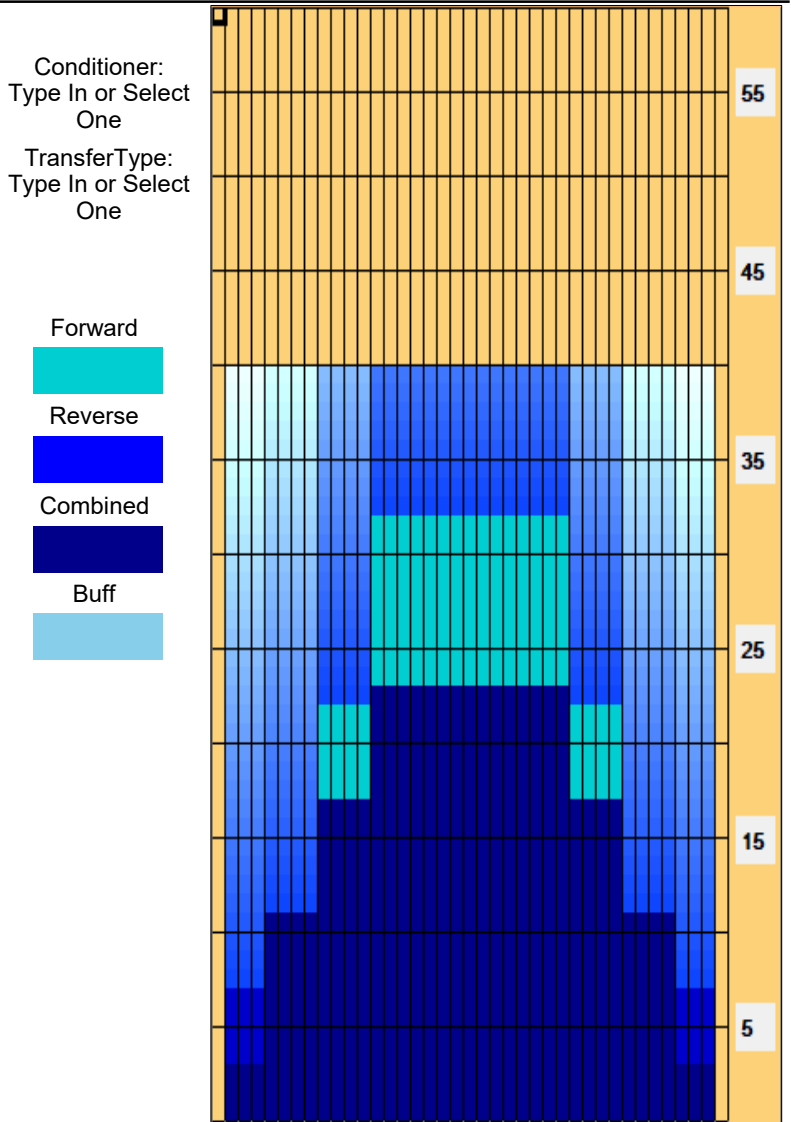

Kegel Kode Sport Series - 3240 (40 uL TR)

Oil Pattern Distance: 40 Feet **Reverse Brush Drop:** 40 Feet **Oil Per Board:** 40 uL
Forward Oil Total: 15.48 mL **Reverse Oil Total:** 8.52 mL **Volume Oil Total:** 24 mL
Forward Boards Crossed: 387 Boards **Reverse Boards Crossed:** 213 Boards **Total Boards Crossed:** 600 Boards

Start	Stop	Loads	Speed	Crossed	Start	End	Feet	T.Oil	
1	2L	2R	3	14	111	0.0	3.9	3.9	4440
2	5L	5R	4	14	124	3.9	11.8	7.9	4960
3	9L	9R	4	18	92	11.8	22.0	10.2	3680
4	13L	13R	4	18	60	22.0	32.2	10.2	2400
5	2L	2R	0	18	0	32.2	33.0	0.8	0
6	2L	2R	0	26	0	33.0	40.0	7.0	0

Conditioner: Type In or Select One
TransferType: Type In or Select One

Forward
Reverse
More

Start	Stop	Loads	Speed	Crossed	Start	End	Feet	T.Oil	
1	2L	2R	0	30	0	40.0	23.0	-17.0	0
2	13L	13R	3	14	45	23.0	17.1	-5.9	1800
3	9L	9R	3	14	69	17.1	11.2	-5.9	2760
4	5L	5R	2	14	62	11.2	7.3	-3.9	2480
5	2L	2R	1	10	37	7.3	5.9	-1.4	1480
6	2L	2R	0	10	0	5.9	0.0	-5.9	0

Forward
Reverse
More

Item	3L-7L:18L-18R	8L-12L:18L-18R	13L-17L:18L-18R	18L-18R:17R-13R	18L-18R:12R-8R	18L-18R:7R-3R
Description	Outside Track:Middle	Middle Track:Middle	Inside Track:Middle	Middle: Inside Track	Middle:Middle Track	Middle:Outside Track
Track Zone Ratio	3.16	1.54	1	1	1.54	3.16