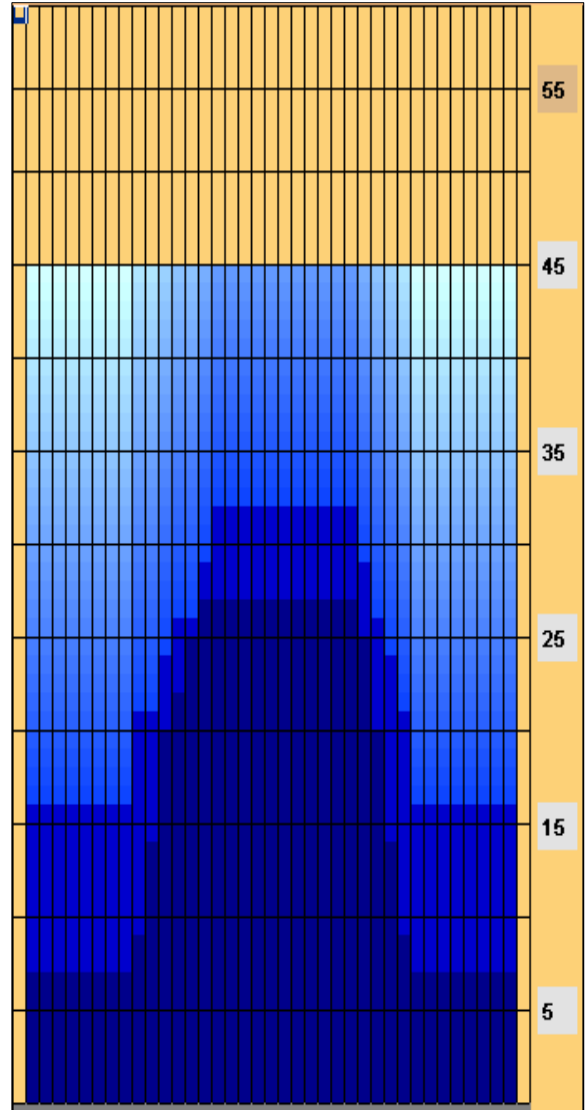

2012 Asian Youth Championships - 45 feet

Oil Pattern Distance:	45 Feet	Reverse Brush Drop:	38 Feet	Oil Per Board:	40 uL
Forward Oil Total:	12.76 mL	Reverse Oil Total:	11.4 mL	Volume Oil Total:	24.16 mL
Forward Boards Crossed:	319 Boards	Reverse Boards Crossed:	285 Boards	Total Boards Crossed:	604 Boards

	Start	Stop	Loads	Speed	Crossed	Start	End	Feet	T.Oil
1	2L	2R	5	14	185	0.0	7.9	7.9	7400
2	10L	10R	1	14	21	7.9	9.8	1.9	840
3	11L	11R	2	18	38	9.8	14.9	5.1	1520
4	12L	12R	2	18	34	14.9	20.0	5.1	1360
5	13L	13R	1	18	15	20.0	22.5	2.5	600
6	14L	13R	1	18	14	22.5	25.0	2.5	560
7	15L	14R	1	18	12	25.0	27.5	2.5	480
8	2L	2R	0	18	0	27.5	38.0	10.5	0
9	2L	2R	0	26	0	38.0	45.0	7.0	0

Navigation: Forward Reverse More

	Start	Stop	Loads	Speed	Crossed	Start	End	Feet	T.Oil
1	2L	2R	0	30	0	45.0	32.0	-13.0	0
2	16L	14R	1	22	11	32.0	28.9	-3.1	440
3	15L	13R	1	18	13	28.9	26.4	-2.5	520
4	13L	12R	1	18	16	26.4	23.9	-2.5	640
5	12L	11R	1	18	18	23.9	21.4	-2.5	720
6	10L	10R	2	18	42	21.4	16.3	-5.1	1680
7	2L	2R	5	14	185	16.3	6.4	-9.9	7400
8	2L	2R	0	14	0	6.4	0.0	-6.4	0

Navigation: Forward Reverse More

Conditioner:
Infinity

TransferType:
Transfer Brush

Forward

Reverse

Combined

Buff

Item	3L-7L:18L-18R	8L-12L:18L-18R	13L-17L:18L-18R	18L-18R:17R-13R	18L-18R:12R-8R	18L-18R:7R-3R
Description	Outside Track:Middle	Middle Track:Middle	Inside Track:Middle	Middle: Inside Track	Middle:Middle Track	Middle:Outside Track
Track Zone Ratio	2.4	1.82	1.07	1.02	1.76	2.4